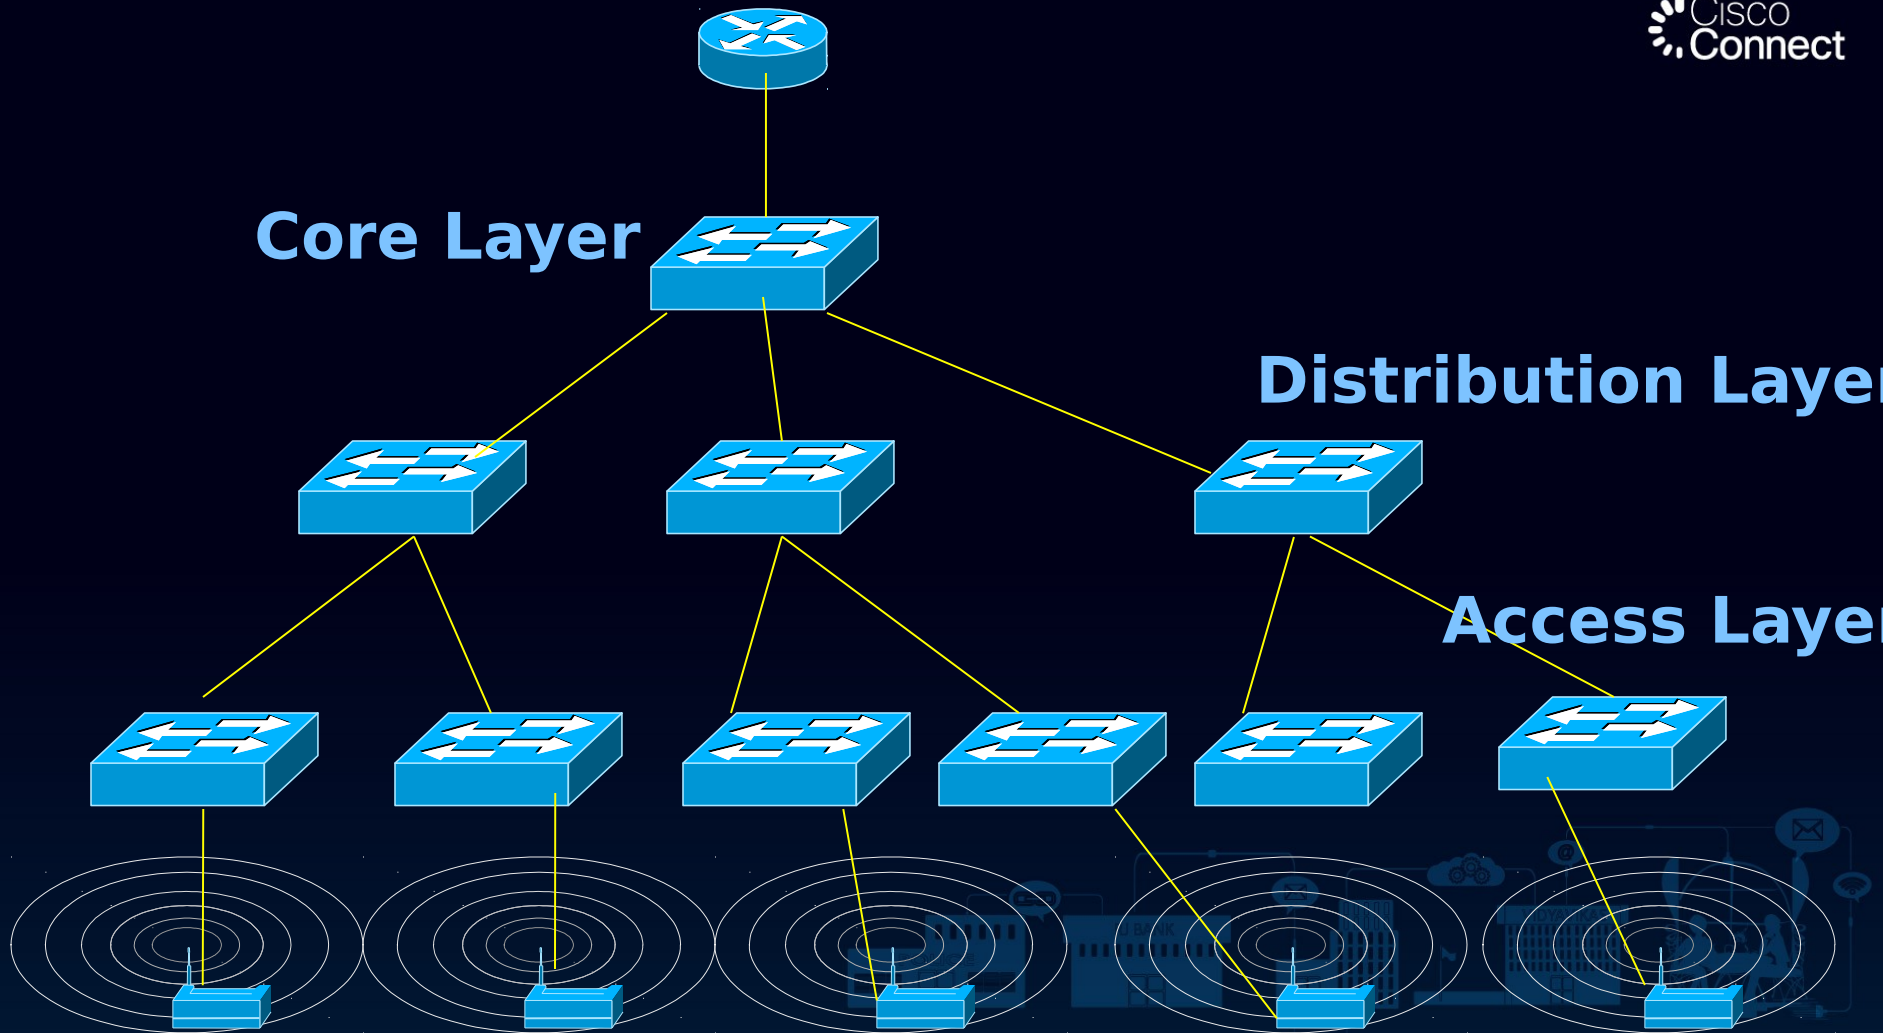

Wayamba University of Sri Lanka

**Makandura
Kuliyapitiya**

Dumindu Samanwickrama

Users and locations

Makandura	Kuliyapitiya
1000 students	3000 students
200 employees	300 employees
40 buildings	50 buildings
6 computer labs	8 computer labs
15 servers	20 servers

FAPM 

Library 

ELTU 

ICT centre 

SDC 

Quartes 

FLFN 

Hostels 

CSU 

Architecture

Resources

VOIP

Virus Protection

WiFi

Developments

- **FAPM**
- **FLFN**
- **Hostels**